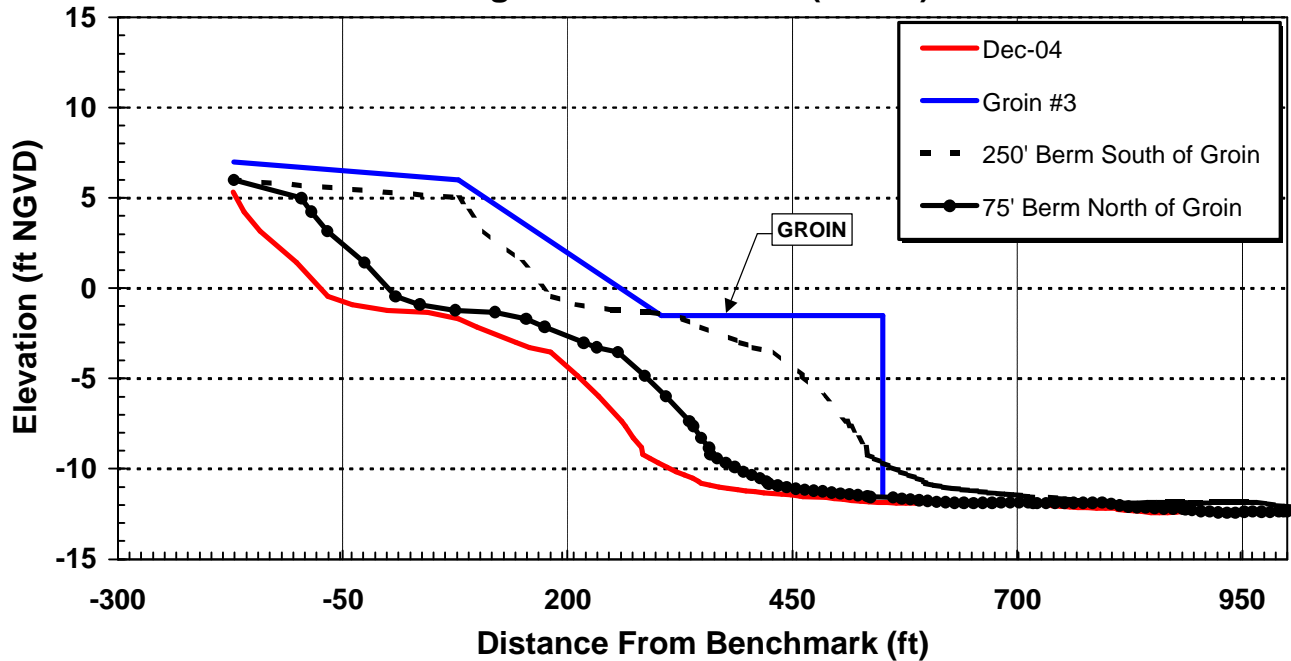

Hunting Island Station 40 (10+00)