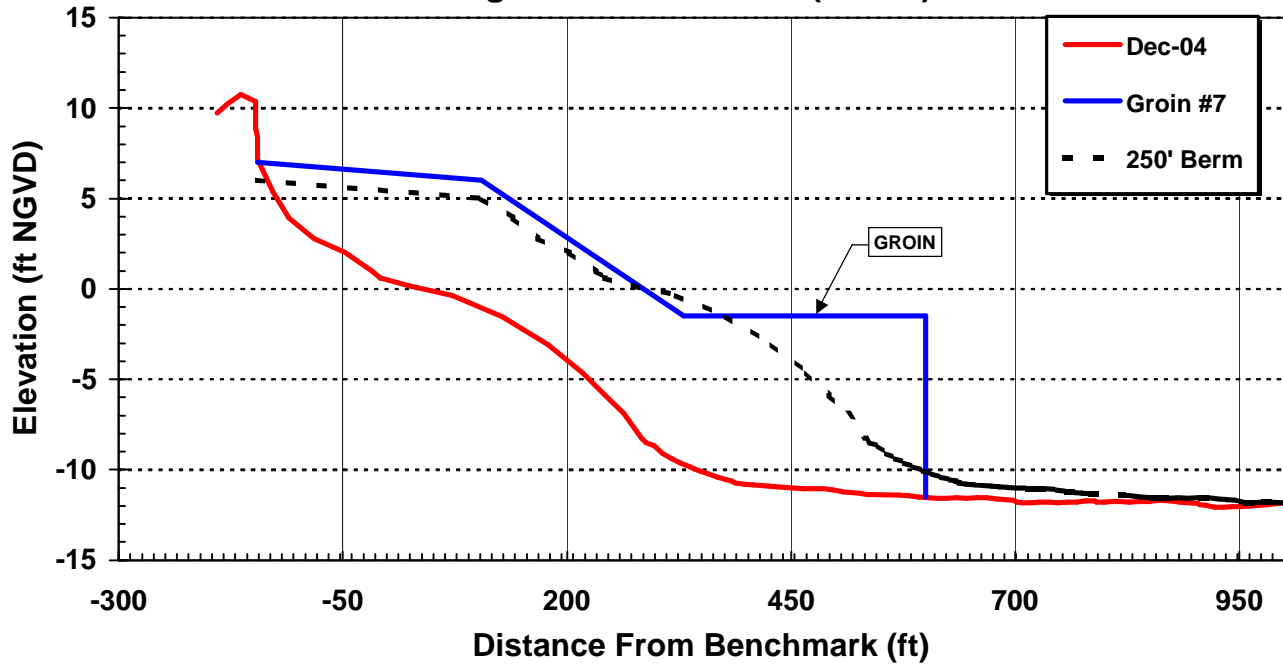

Hunting Island Station 66 (74+70)