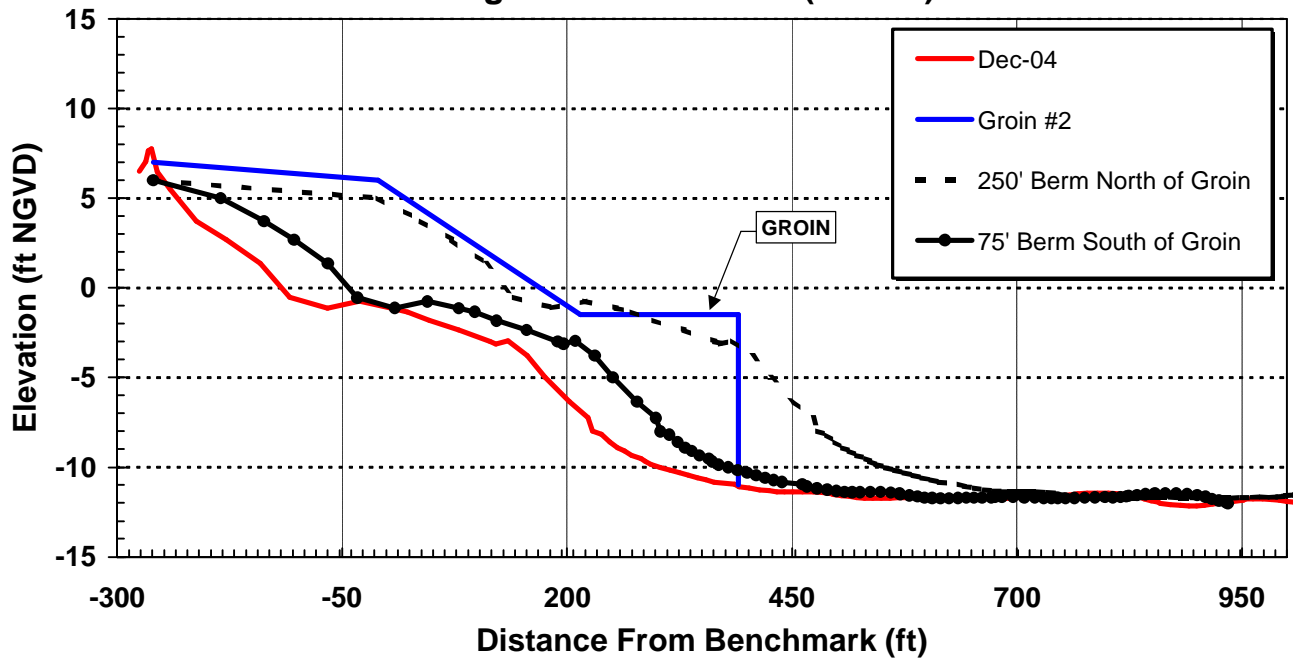

Hunting Island Station 26 (-25+00)

Hunting Island Station 30 (-15+00)

Project Name:
Hunting Island
Beach Restoration Plan

Prepared For:
South Carolina Department of
Parks, Recreation, and Tourism

Typical Nourishment Sections