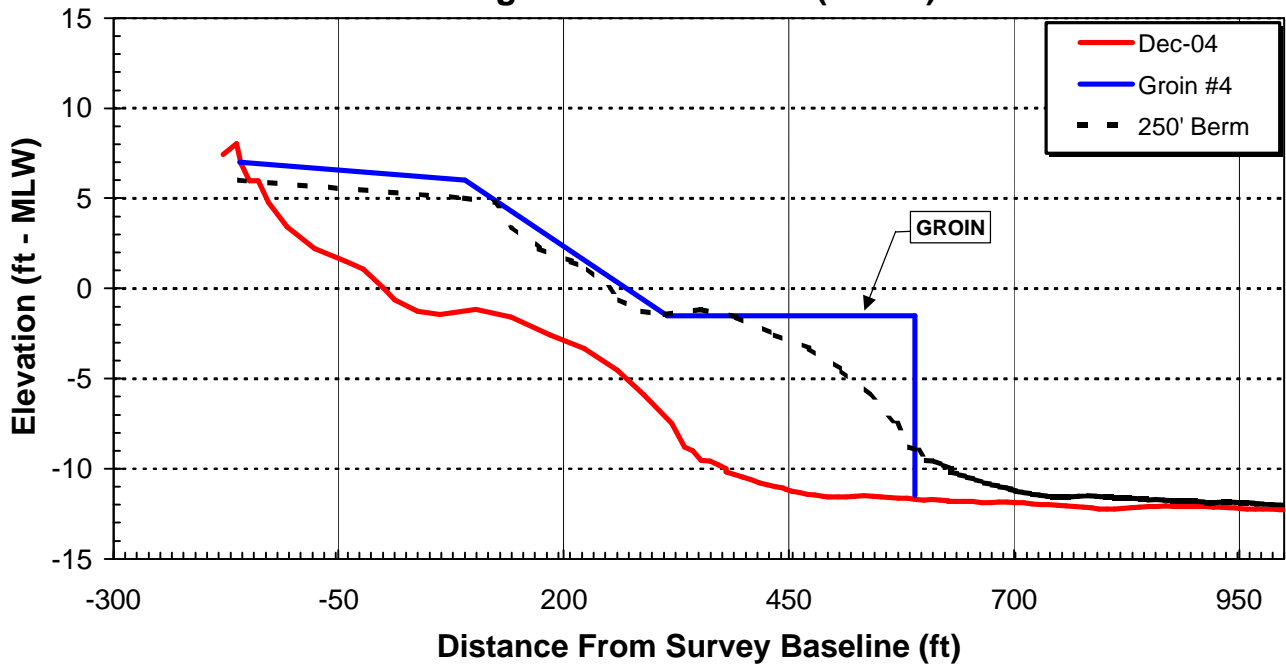

Hunting Island Station 46 (25+00)

Project Name:
Hunting Island
Beach Restoration Plan

Prepared For:
South Carolina Department of
Parks, Recreation, and Tourism

Typical Nourishment Sections

30 March 2005

Sheet 6 of 12