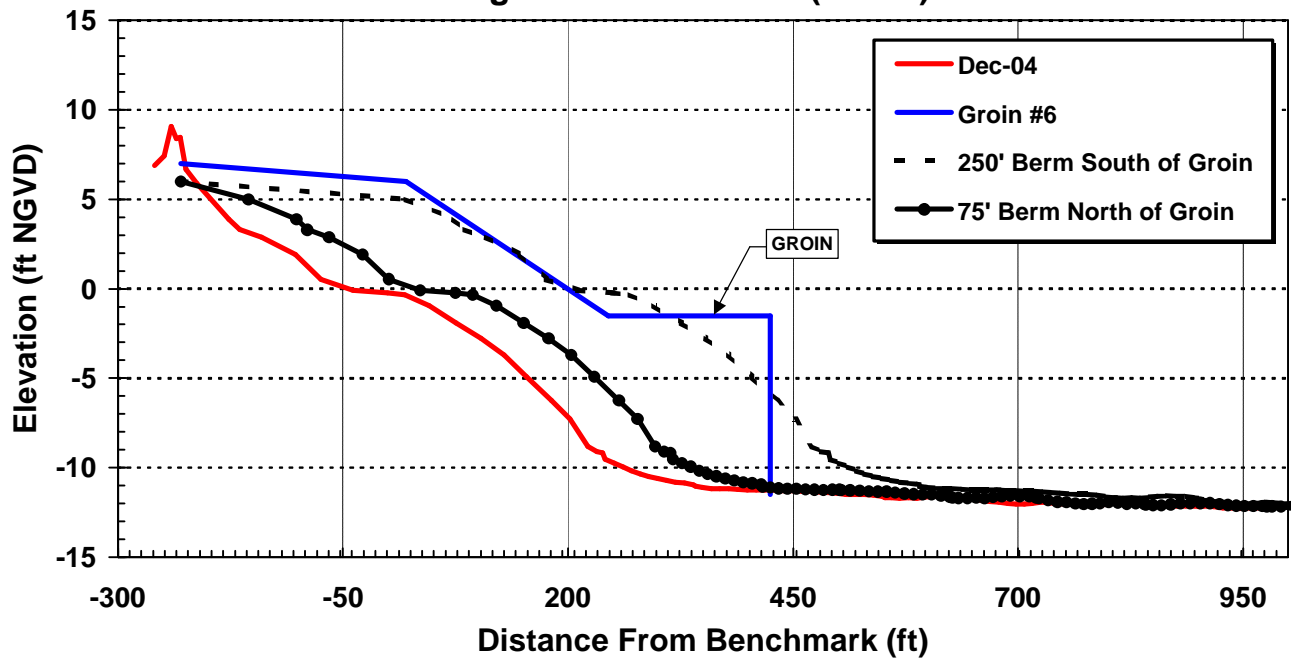

Typical Nourishment Sections

30 March 2005

Sheet 6 of 12

Hunting Island Station 50 (35+00)

Hunting Island Station 60 (59+94)

Project Name:
Hunting Island
Beach Restoration Plan

Prepared For:
South Carolina Department of
Parks, Recreation, and Tourism