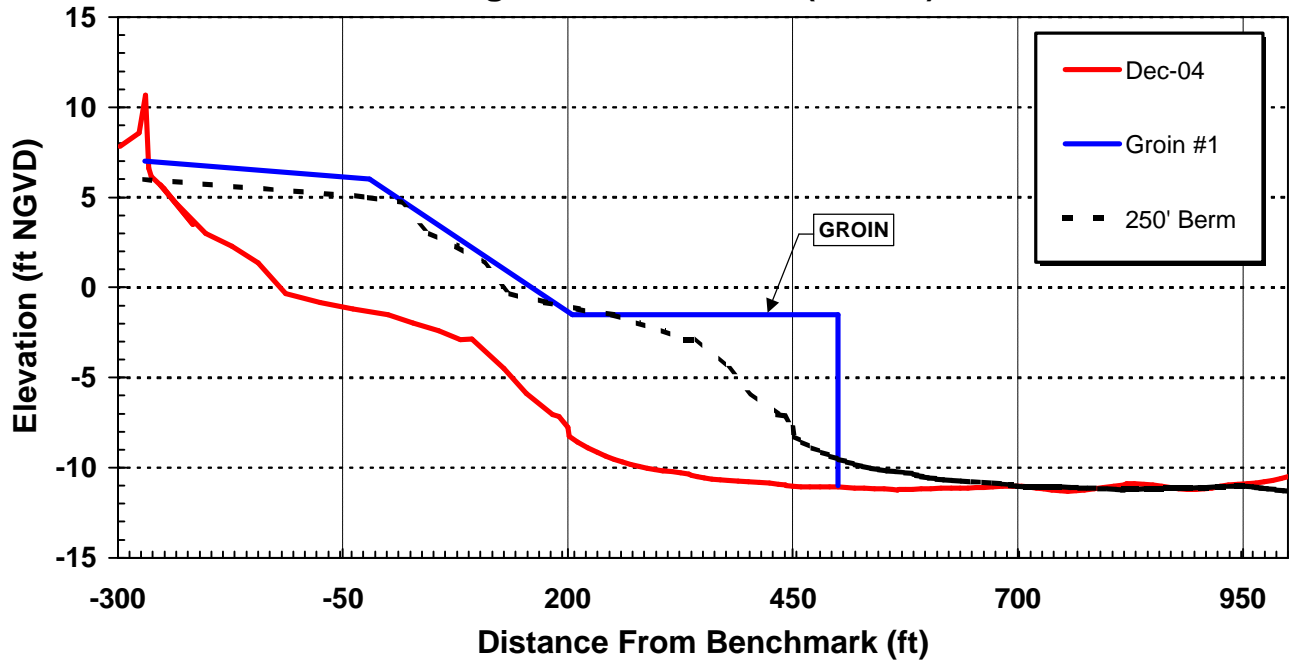

Hunting Island Station 26 (-25+00)

Hunting Island Station 30 (-15+00)

Project Name:
Hunting Island
Beach Restoration Plan

Prepared For:
South Carolina Department of
Parks, Recreation, and Tourism

Typical Nourishment Sections