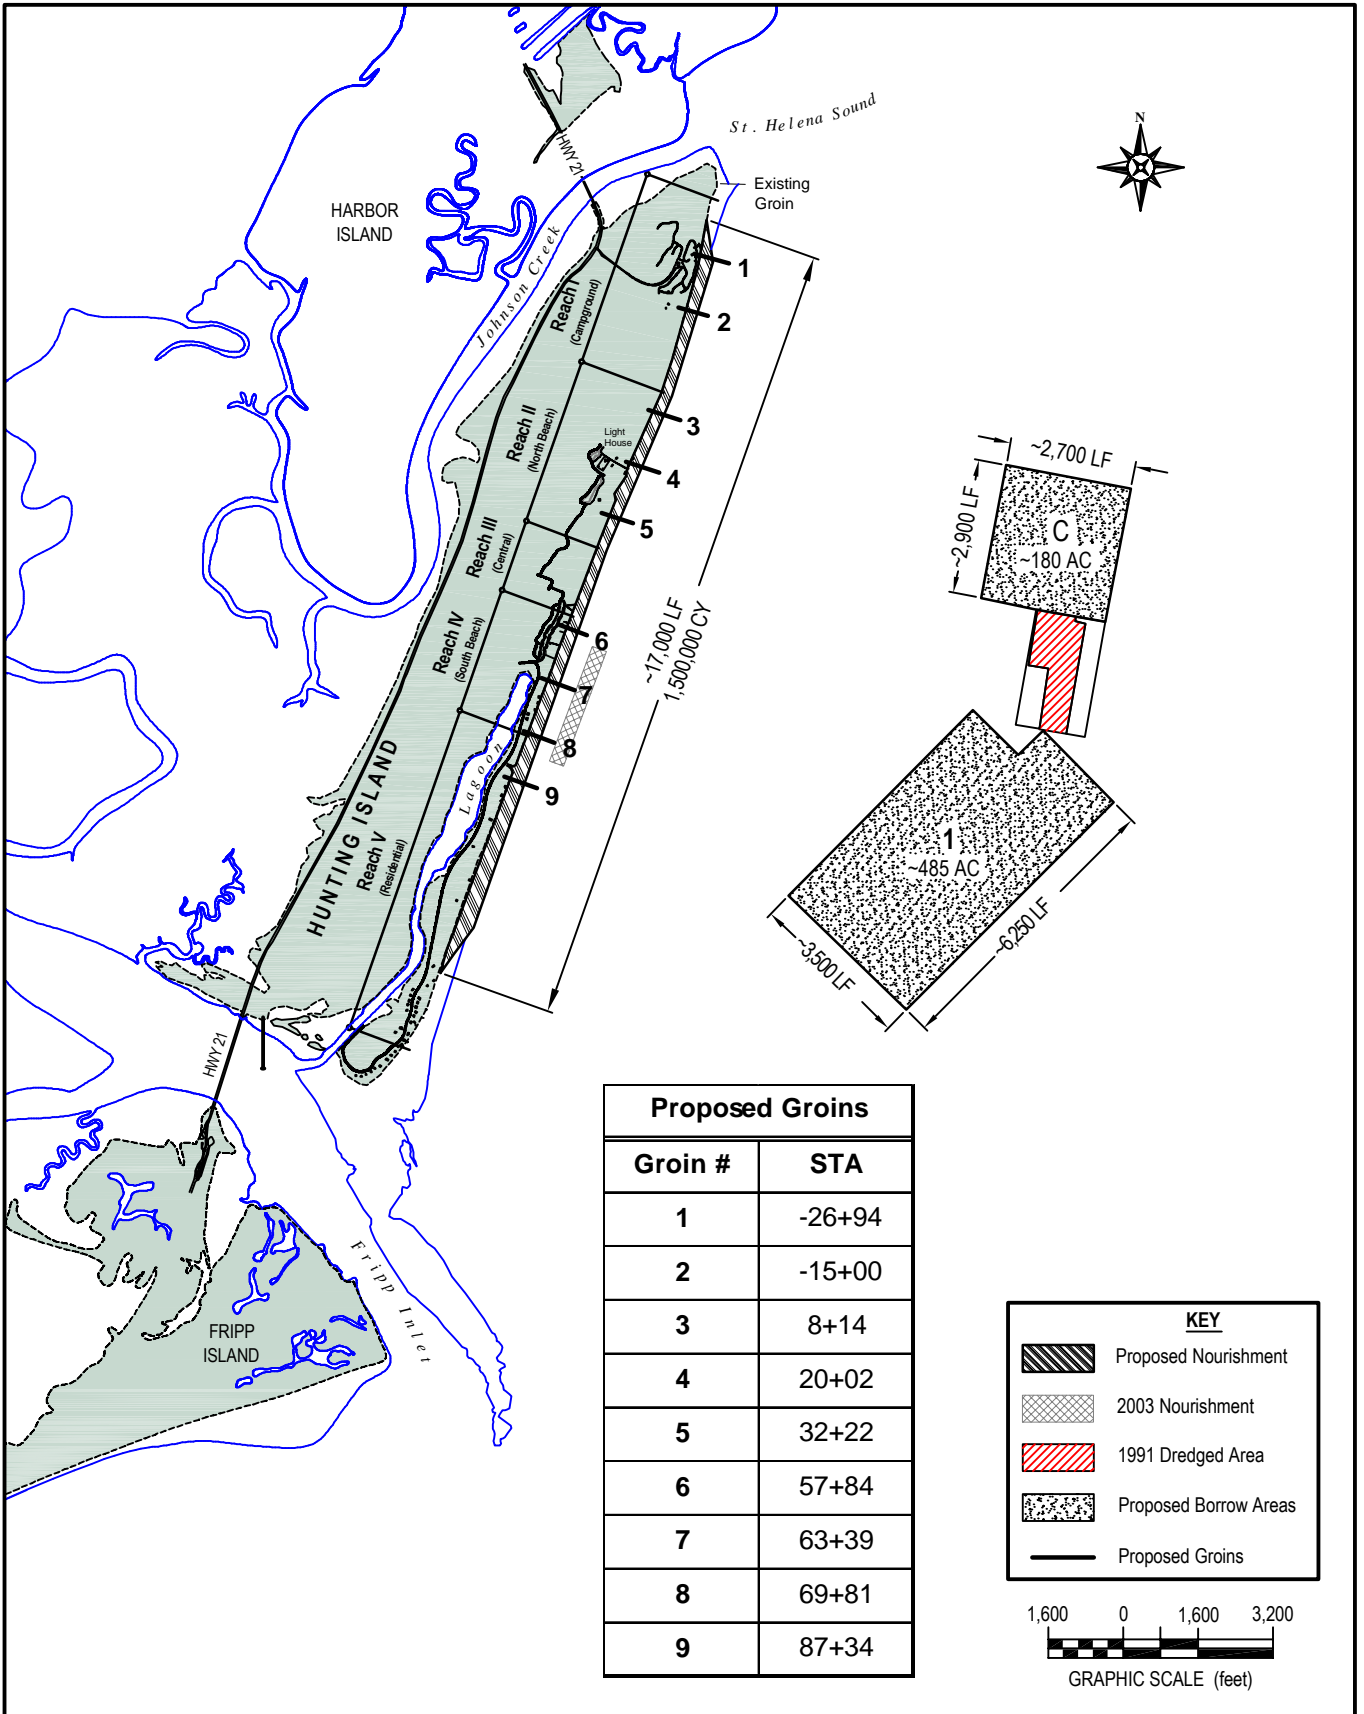

Project Name:
Hunting Island
Beach Restoration Plan

Prepared For:
South Carolina Department of
Parks, Recreation, and Tourism

Project Plan

30 March 2005

Sheet 2 of 12