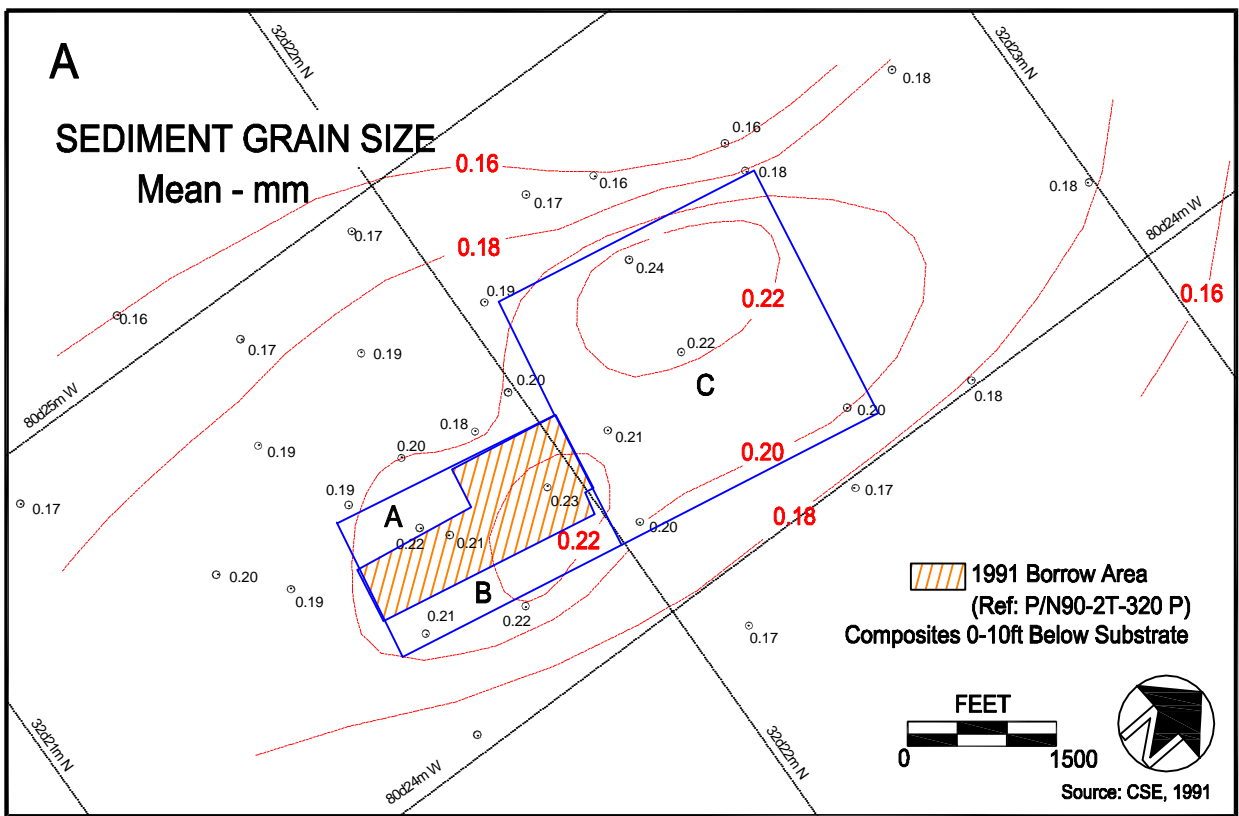

Project Name:
Hunting Island
Beach Restoration Plan

Prepared For:
South Carolina Department of
Parks, Recreation, and Tourism

**Sediment Grain Size/
Sediment Analysis**

30 Mar 2005

Sheet 3 of 12