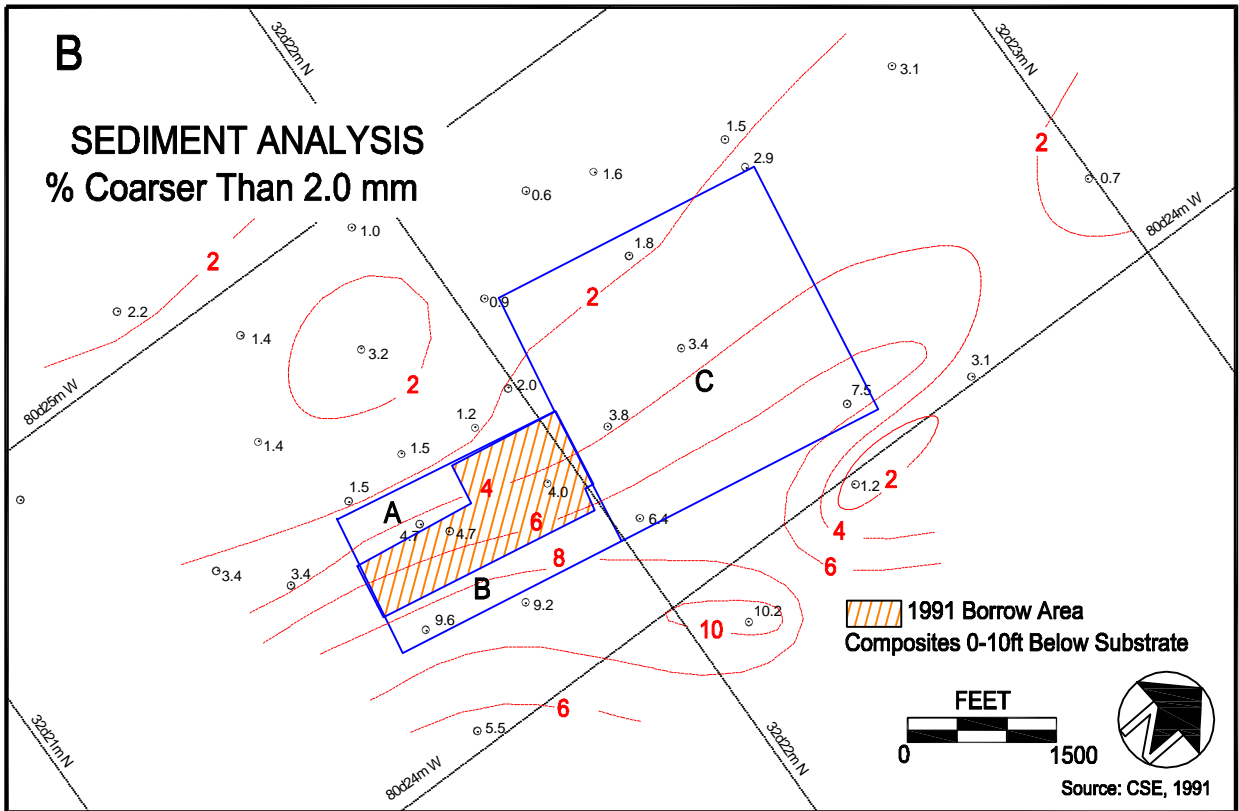

Project Name:
Hunting Island
Beach Restoration Plan

Prepared For:
South Carolina Department of
Parks, Recreation, and Tourism

**Sediment Grain Size/
Sediment Analysis**

30 Mar 2005

Sheet 3 of 12